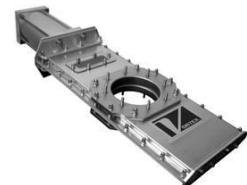

### Circular Screener Parts

- \* Epoxy and weld-mount screens
  - \* Re-screening of screens
  - \* Flex connections
- Need a Mesh Micron conversion chart?

Click [here](#)

Email Doris at [dharkness@pacecompany.com](mailto:dharkness@pacecompany.com) to send an RFQ, or to request quotes, catalogs or cut sheets

### Valves

- \* Orifice gates
  - Handslide
  - Pneumatic or electric actuated
  - USDA quick-clean
- \* Diverter valves
  - Slide
  - Gravity
  - Wyeline
  - Multi-ports
- \* Iris and butterfly

Click [here](#) for Vortex catalog